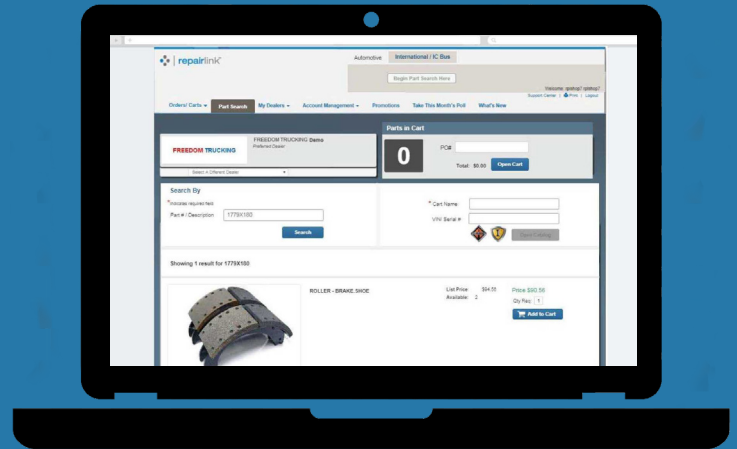

MOVING YOUR BUSINESS FORWARD

Six Locations To Serve You

Columbia Charleston Conway Florence Greenville Greer

FREE TO YOU, RepairLinkSM DELIVERS A 24/7 ONLINE PARTS ORDERING SYSTEM!

Not only does it give you access to our **exclusive RepairLink discounted pricing**, you also gain access to view our full inventory availability, along with illustrations and technical diagrams, making **CAROLINA INTERNATIONAL TRUCKS RepairLink** a valuable resource!